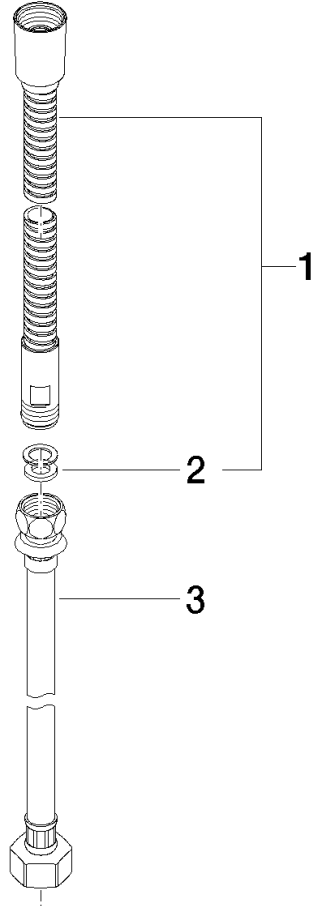

**Metal shower hose in two parts 1/2" x 3/8" x 2250 mm - Platinum**

IMO

28 323 970

Fits: IMO, LULU, MADISON, MEM, TARA,  
CL.1, LISSÉ, VAIA, META, CYO

	Platinum	28 323 970-08
	Chrome	28 323 970-00
	Brushed Platinum	28 323 970-06
	Durabass (23kt Gold)	28 323 970-09
	Dark Chrome	28 323 970-19
	Light Gold	28 323 970-26
	Brushed Light Gold	28 323 970-27
	Brushed Durabass (23kt Gold)	28 323 970-28
	Matte Black	28 323 970-33
	Brushed Bronze	28 323 970-42
	Brushed Champagne (22kt Gold)	28 323 970-46
	Champagne (22kt Gold)	28 323 970-47
	Brushed Chrome	28 323 970-93
	Brushed Dark Platinum	28 323 970-99

Metal shower hose in two parts 1/2" x 3/8" x 2250 mm - Platinum

---

IMO

28 323 970

Metal shower hose in two parts 1/2" x 3/8" x 2250 mm - Platinum

---

IMO

28 323 970

28 323 970

Parts for other finishes can be found here: [Chrome](#)

Spare parts list

No.	Item Number	Name	Quantity used	Delivery time
1	28 322 970-08	Metal shower hose 1/2" x 3/8" x 1750 mm - Platinum	1	40
2	90 14 20 026 00 90	seal	1	2
3	12 505 970 90	High pressure hose 1/2" x 3/8" x 500 mm -	1	2